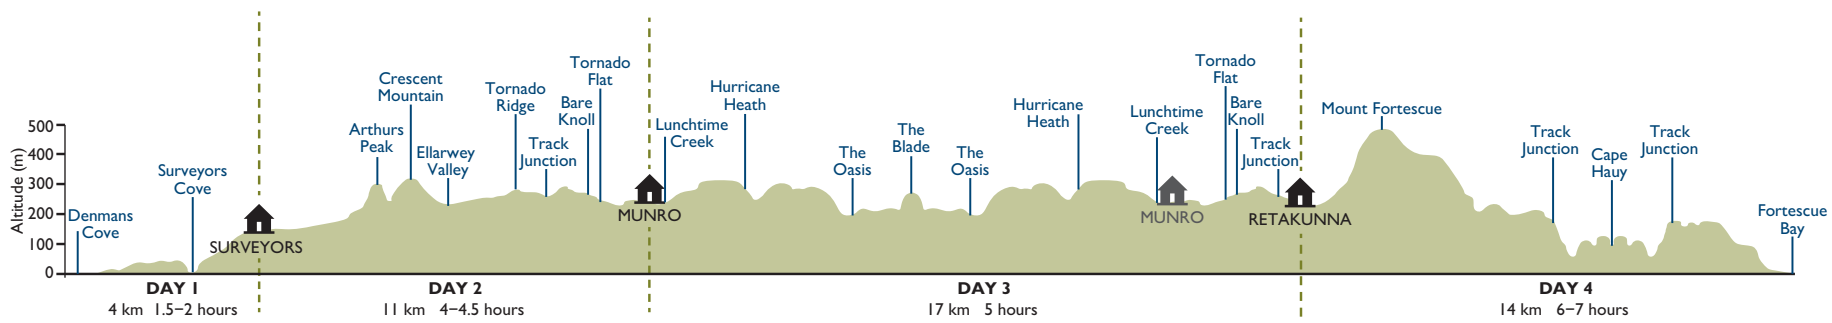

Overview

#threcapestrack #discovertasmania #seeaustralia

TASMAN SEA

Hippolyte Rocks

- Walking track
- Bus route
- - - - Boat route
- 🏠 Overnight site

Google earth Data SIO, NOAA, U.S. Navy, NGA, GEBCO, Image © 2015 TerraMetrics, Image © 2015 CNES/Astrium, © 2015 Google

ELEVATION PROFILE

Your journey

4 days

46 km

Walk times listed for each day are estimates for moderately fit people walking at a leisurely pace.